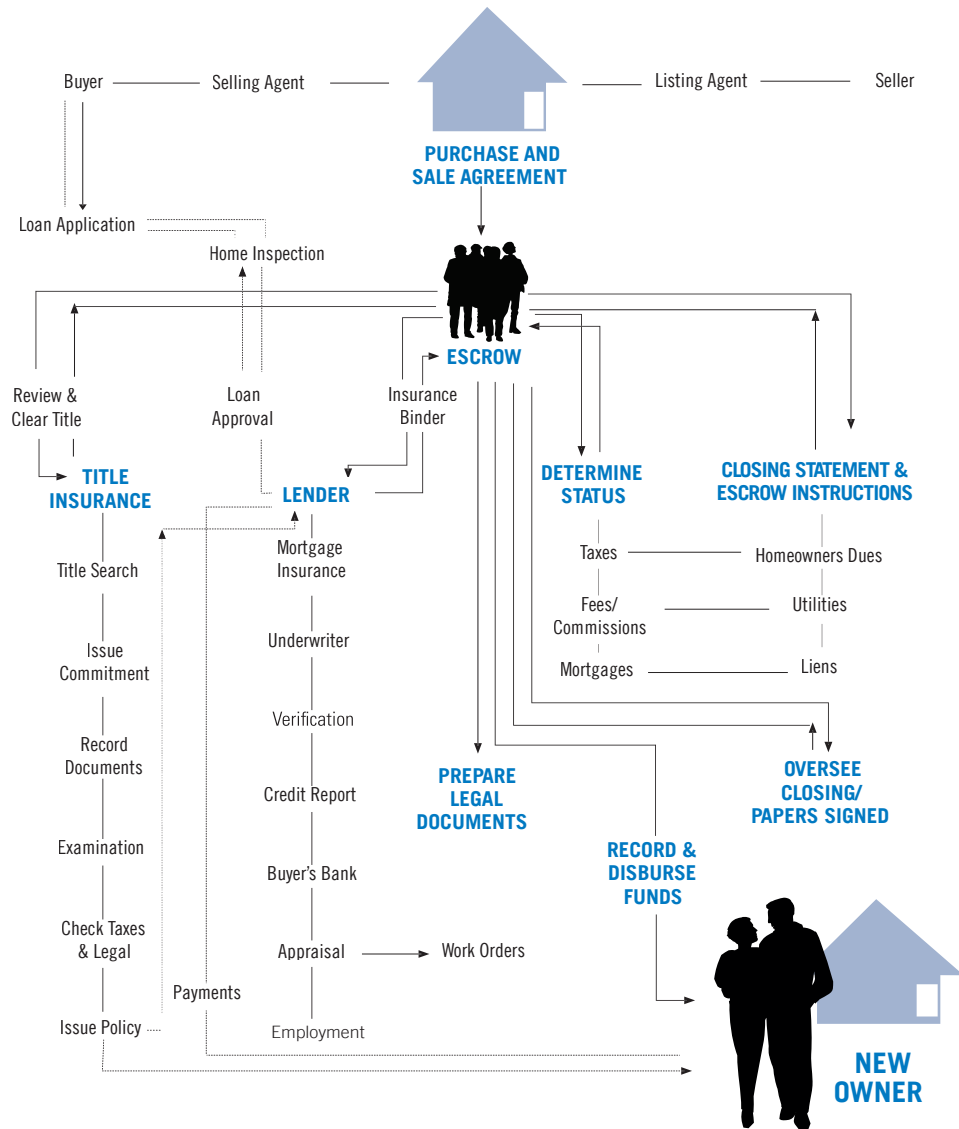

ESCROW

TRANSACTION FLOWCHART

Use your SmartPhone **HERE...**

to place your next Title or Escrow order!

WWW.RAINIERTITLE.COM

**One Focus...
Your Success!**

Everett: 425.252.1222 • Bellevue: 425.637.0193 • Seattle: 206.233.0300 • Kent: 253.216.0240
Lynnwood: 425.977.4446 • Tacoma: 253.752.5000 • Gig Harbor: 253.851.2055