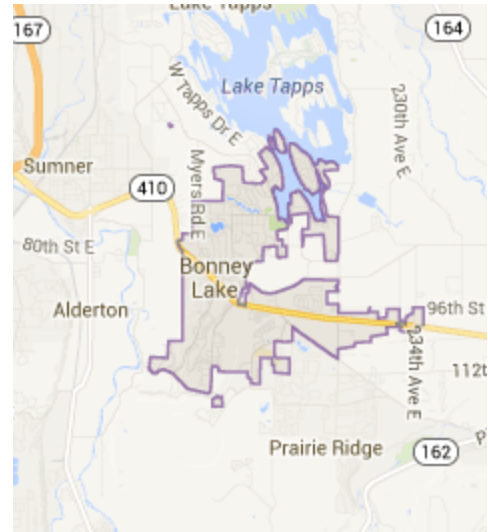

SEWER & WATER

Pierce County Public
Works
253-798-4050

OTHER IMPORTANT CONTACTS

- Licensing 253-840-4590
- Post Office 253-826-0902
- Bonney Lake Library 253-863-5867
- Voter Registration 800-448-4881
- Hospital - Good Samaritan Hospital 253-697-7400
- Bonney Lake Police Department 253-863-2218
- Sound Transit 800-201-4900

Located in the scenic shadow of majestic Mt. Rainier, Bonney Lake is growing to become a premier community in East Pierce County. Located just a short drive from Seattle, Tacoma, and neighboring Puyallup, Sumner, Buckley and Enumclaw, Bonney Lake is your answer to living in a country community setting with easy access to city businesses and amenities.