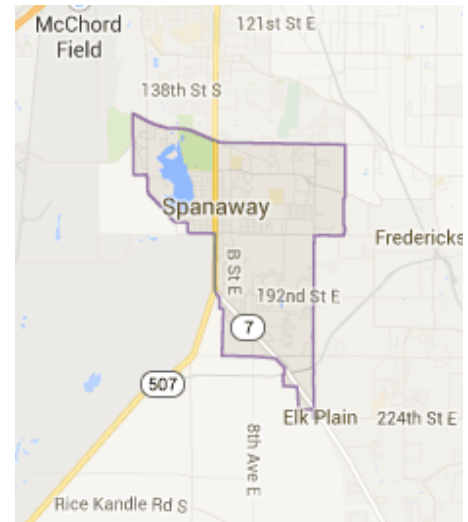

SEWER & WATER

Spanaway Water Co.
253-531-9024
spanaway-water.org

OTHER IMPORTANT CONTACTS

- Police Department (non-emergency) 253-830-5000
- Fire Department (non-emergency) 253-538-6400
- Licensing 253-582-7100
- Library 253-548-3304
- Hospital - MultiCare of Spanaway 253-459-7777
- Parks & Recreation 253-798-4177
- Post Office 253-536-9687
- Lake Spanaway Golf Course 253-531-3660

The city of Spanaway is a part of unincorporated Pierce County, near the East side of Joint Base Lewis-McChord. Only 15 miles from the metropolitan city of Tacoma, this city feels like the country, but is close to all of the conveniences of shopping and places to explore.